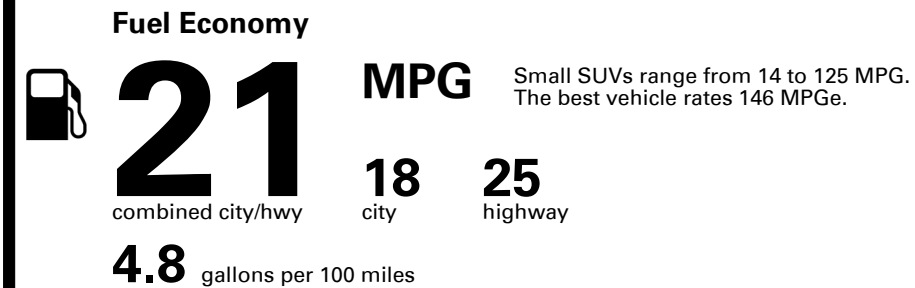

SPORT PRESTIGE FEATURES

- Carbon Fiber Trim
- Heated 2nd Row Seats (Outboard)
- Manual Rear Side Sunshades
- 3-Zone Climate Control
- Head-Up Display
- Nappa Leather Seating Surfaces w/ Microfiber Suede Headliner
- Remote Smart Parking Assist
- 21-inch Alloy Wheels with All-Season tires

ADDITIONAL STANDARD FEATURES

- Carpeted Floor Mats

Full Tank of Gas

GENESIS WARRANTY

- 5-year / 60,000-mile New Vehicle Warranty*
- 10-year / 100,000-mile Powertrain Warranty*
- 7-year / Unlimited-mile Anti-perforation Warranty*
- * Limited warranties, see dealer for details

Manufacturer's Suggested Retail Price: $71,095.00

ADDED FEATURES:

- *MAKALU GRAY(NCM) Paint $650.00

Accessories

- *Cargo Blocks $40.00
- *Cargo Mat, Up Seatback $200.00
- *Cargo Net $55.00
- *First Aid Kit $65.00
- *All Season Fitted Liners $235.00
- *NFC Key Card $30.00
- *Severe Weather Kit $85.00

SOLD TO: IL712
GENESIS OF SCHAUMBURG
660 E GOLF ROAD
SCHAUMBURG IL 60173

SHIPPED TO: IL712

Inland Freight & Handling : $1,495.00

VIN: KMUMEDTC5TU284722	EXTERIOR COLOR: MAKALU GRAY	INTERIOR/SEAT COLOR: VANILLA BEIGE/OBSIDIAN
MODEL: U0482A65	PORT OF ENTRY: TC	TRANSPORT: TRUCK
EMISSIONS: This vehicle is certified to meet emission requirements in all 50 states		ACCESSORY WEIGHT: 22 lbs./ 10 kgs.

TOTAL PRICE: $73,950.00

75 A 0846TGLOVI

EPA DOT Fuel Economy and Environment

Gasoline Vehicle

You spend $6,250
more in fuel costs over 5 years
compared to the average new vehicle.

Annual fuel cost $2,950

Fuel Economy & Greenhouse Gas Rating (tailpipe only)

Smog Rating (tailpipe only)

This vehicle emits 433 grams CO₂ per mile. The best emits 0 grams per mile (tailpipe only). Producing and distributing fuel also create emissions; learn more at fueleconomy.gov.

Actual results will vary for many reasons, including driving conditions and how you drive and maintain your vehicle. The average new vehicle gets 29 MPG and costs $8,500 to fuel over 5 years. Cost estimates are based on 15,000 miles per year at $ 4.15 per gallon. MPG is miles per gasoline gallon equivalent. Vehicle emissions are a significant cause of climate change and smog.

fueleconomy.gov

Calculate personalized estimates and compare vehicles

GOVERNMENT 5-STAR SAFETY RATINGS

Overall Vehicle Score ★ ★ ★ ★ ★

Based on the combined rating of frontal, side and rollover. Should ONLY be compared to other vehicles of similar size and weight.

Frontal	Driver	★ ★ ★ ★ ★
Crash	Passenger	★ ★ ★ ★ ★

Based on the risk of injury in a frontal impact. Should ONLY be compared to other vehicles of similar size and weight.

Side	Front seat	★ ★ ★ ★ ★
Crash	Rear seat	★ ★ ★ ★ ★

Based on the risk of injury in a side impact.

Rollover ★ ★ ★ ★

Based on the risk of rollover in a single-vehicle crash.

Star ratings range from 1 to 5 stars (★★★★★) with 5 being the highest.

Source: National Highway Traffic Safety Administration (NHTSA).

www.safercar.gov or 1-888-327-4236

Manufacturer's suggested retail price includes manufacturer's recommended pre-delivery service. Gasoline license and title fees state and local taxes and dealer installed options and accessories are not included in the manufacturer's suggested retail price. This label has been affixed to this vehicle by Genesis Motor America, pursuant to the requirements of 15 U.S.C. 1231 et seq. which prohibits its removal or alteration prior to delivery to the ultimate purchaser.

PARTS CONTENT INFORMATION

FOR VEHICLES IN THIS CARLINE: U.S./CANADIAN PARTS CONTENT: 2 %

MAJOR SOURCES OF FOREIGN PARTS CONTENT: KOREA: 85 %

FOR THIS VEHICLE: FINAL ASSEMBLY POINT: ULSAN, KOREA

COUNTRY OF ORIGIN:

ENGINE: KOREA TRANSMISSION: KOREA

Note: Parts content does not include final assembly, distribution, or other non-parts costs.