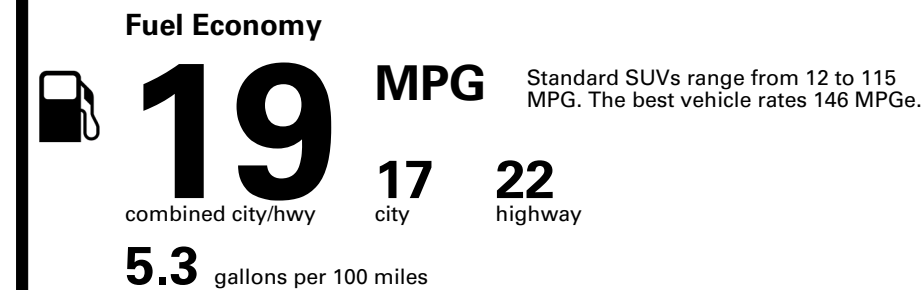

TOTAL PRICE: \$90,510.00

44 A 0566CFLORI

Inland Freight & Handling : \$1,495.00

EPA DOT Fuel Economy and Environment

Gasoline Vehicle

You spend \$8,000
 more in fuel costs over 5 years compared to the average new vehicle.