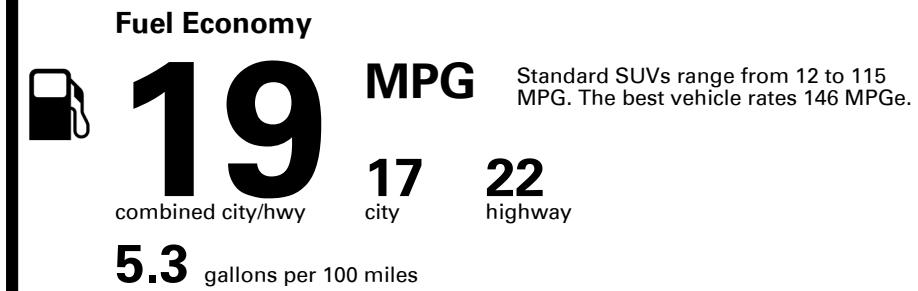

SOLD TO: IL712
GENESIS OF SCHAUMBURG
660 E GOLF ROAD
SCHAUMBURG IL 60173

SHIPPED TO: IL712

Inland Freight & Handling : \$1,495.00

VIN: KMUJBESC1TU322238	EXTERIOR COLOR: MAKALU GRAY MATTE	INTERIOR/SEAT COLOR: SEVILLA RED/OBSIDIAN
MODEL: V04F2A65	PORT OF ENTRY: TC	TRANSPORT: TRUCK
EMISSIONS: This vehicle is certified to meet emission requirements in all 50 states		ACCESSORY WEIGHT: 8 lbs./ 4 kgs.

TOTAL PRICE: \$91,125.00

343 A 3506TGLOVI

EPA DOT Fuel Economy and Environment

Gasoline Vehicle

You spend \$8,000
more in fuel costs over 5 years compared to the average new vehicle.

Annual fuel cost \$3,300