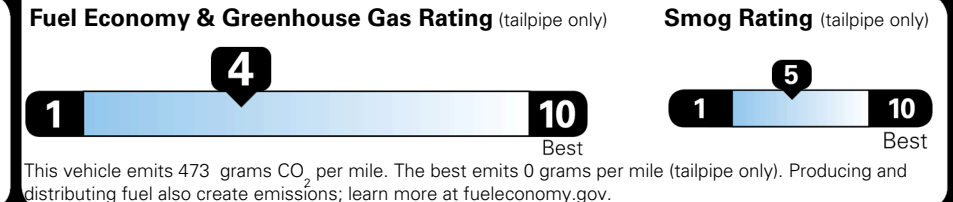

Full Tank of Gas

GENESIS WARRANTY

- 5-year/60,000-mile New Vehicle Warranty*
- 10-year/100,000-mile Powertrain Warranty*
- 7-year/Unlimited-mile Anti-perforation Warranty*
- Limited warranties, see retailer for details

Manufacturer's Suggested Retail Price: $82,330.00

ADDED FEATURES:

- *VIK BLACK(PH3) Paint $650.00
- Accessories
- *Tow Hitch $805.00
- *Cargo Mat $200.00
- *Fragrance Cartridges $160.00
- *First Aid Kit $65.00
- *NFC Key Card $30.00

SOLD TO: IL712
GENESIS OF SCHAUMBURG
660 E GOLF ROAD
SCHAUMBURG IL 60173

SHIPPED TO: IL712

Inland Freight & Handling : $1,495.00

VIN: KMUHEESC7TU351815	EXTERIOR COLOR: VIK BLACK	INTERIOR/SEAT COLOR: OBSIDIAN BLACK/OBSIDIAN
MODEL: 8S9AAJ9GW7A5	PORT OF ENTRY: TC	TRANSPORT: TRUCK
EMISSIONS: This vehicle is certified to meet emission requirements in all 50 states		ACCESSORY WEIGHT: 82 lbs./ 37 kgs.

TOTAL PRICE: $85,735.00

124 A 1426PROGR 1

EPA DOT Fuel Economy and Environment

Gasoline Vehicle

Fuel Economy

19 MPG
combined city/hwy

16 MPG
city

22 MPG
highway

5.3 gallons per 100 miles

Standard SUVs range from 12 to 115 MPG. The best vehicle rates 146 MPGe.

You spend $8,000
more in fuel costs over 5 years compared to the average new vehicle.

Annual fuel cost $3,300

Actual results will vary for many reasons, including driving conditions and how you drive and maintain your vehicle. The average new vehicle gets 29 MPG and costs $8,500 to fuel over 5 years. Cost estimates are based on 15,000 miles per year at $ 4.15 per gallon. MPGe is miles per gasoline gallon equivalent. Vehicle emissions are a significant cause of climate change and smog.

fueleconomy.gov
Calculate personalized estimates and compare vehicles

Smartphone QR Code

GOVERNMENT 5-STAR SAFETY RATINGS

Overall Vehicle Score ★ ★ ★ ★ ★

Based on the combined rating of frontal, side and rollover. Should ONLY be compared to other vehicles of similar size and weight.

Frontal Crash	Driver Passenger	★ ★ ★ ★
Based on the risk of injury in a frontal impact. Should ONLY be compared to other vehicles of similar size and weight.		
Side Crash	Front seat Rear seat	★ ★ ★ ★ ★
Based on the risk of injury in a side impact.		
Rollover		★ ★ ★ ★
Based on the risk of rollover in a single-vehicle crash.		

Manufacturer's suggested retail price includes manufacturer's recommended pre-delivery service. Gasoline license and title fees state and local taxes and dealer installed options and accessories are not included in the manufacturer's suggested retail price. This label has been affixed to this vehicle by Genesis Motor America, pursuant to the requirements of 15 U.S.C. 1231 et seq. which prohibits its removal or alteration prior to delivery to the ultimate purchaser.

Star ratings range from 1 to 5 stars (★★★★★) with 5 being the highest.
Source: National Highway Traffic Safety Administration (NHTSA).
www.safercar.gov or 1-888-327-4236

PARTS CONTENT INFORMATION

FOR VEHICLES IN THIS CARLINE: U.S./CANADIAN PARTS CONTENT: 3 %

MAJOR SOURCES OF FOREIGN PARTS CONTENT: KOREA: 80 %

FOR THIS VEHICLE: FINAL ASSEMBLY POINT: ULSAN, KOREA

COUNTRY OF ORIGIN:

ENGINE: KOREA TRANSMISSION: KOREA

Note: Parts content does not include final assembly, distribution, or other non-parts costs.