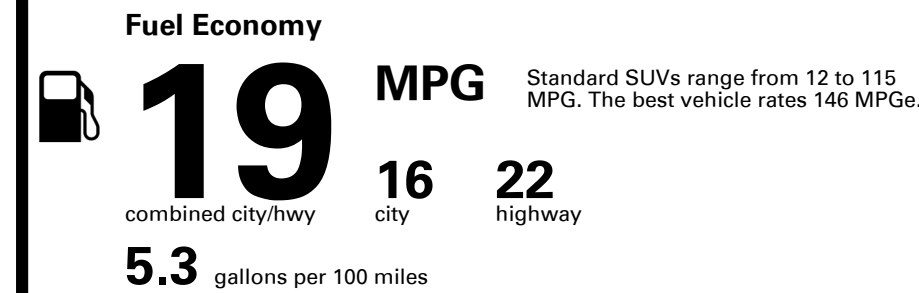

SHIPPED TO: IL712

Inland Freight & Handling : \$1,495.00

VIN: KMUHEESC3TU295792	EXTERIOR COLOR: VIK BLACK	INTERIOR/SEAT COLOR: BORDEAUX BROWN/SLATE
MODEL: V0492A65	PORT OF ENTRY: TC	TRANSPORT: TRUCK
EMISSIONS: This vehicle is certified to meet emission requirements in all 50 states		ACCESSORY WEIGHT: 1 lbs./ 0 kgs.

TOTAL PRICE: \$84,635.00

EPA DOT Fuel Economy and Environment

Gasoline Vehicle

You spend \$8,000
more in fuel costs over 5 years compared to the average new vehicle.

Annual fuel cost \$3,300

Fuel Economy & Greenhouse Gas Rating (tailpipe only)