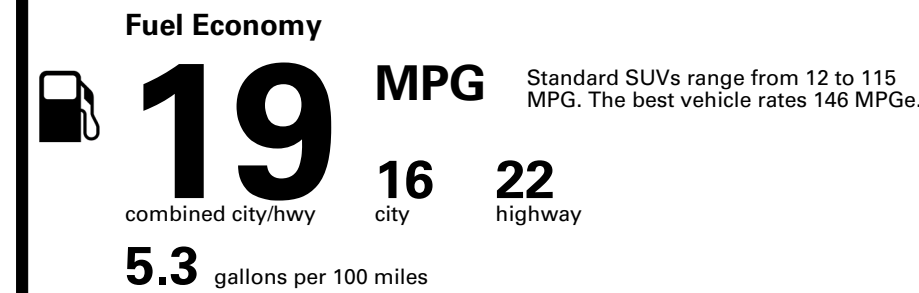

TOTAL PRICE: \$85,740.00

EPA DOT Fuel Economy and Environment

Gasoline Vehicle

You spend \$8,000
more in fuel costs over 5 years compared to the average new vehicle.

Annual fuel cost \$3,300

Actual results will vary for many reasons, including driving conditions and how you drive and maintain your vehicle. The average new vehicle gets 29 MPG and costs \$8,500 to fuel over 5 years. Cost estimates are based on 15,000 miles per year at \$ 4.15 per gallon. MPGe is miles per gasoline gallon equivalent. Vehicle emissions are a significant cause of climate change and smog.