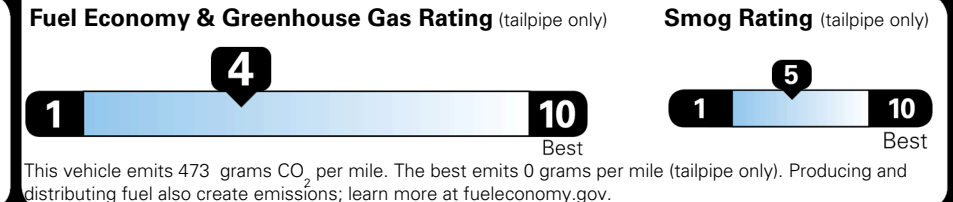

TOTAL PRICE: \$85,740.00

EPA DOT Fuel Economy and Environment

Gasoline Vehicle

You spend \$8,000
more in fuel costs over 5 years compared to the average new vehicle.

Annual fuel cost \$3,300

Actual results will vary for many reasons, including driving conditions and how you drive and maintain your vehicle. The average new vehicle gets 29 MPG and costs \$8,500 to fuel over 5 years. Cost estimates are based on 15,000 miles per year at \$ 4.15 per gallon. MPGe is miles per gasoline gallon equivalent. Vehicle emissions are a significant cause of climate change and smog.