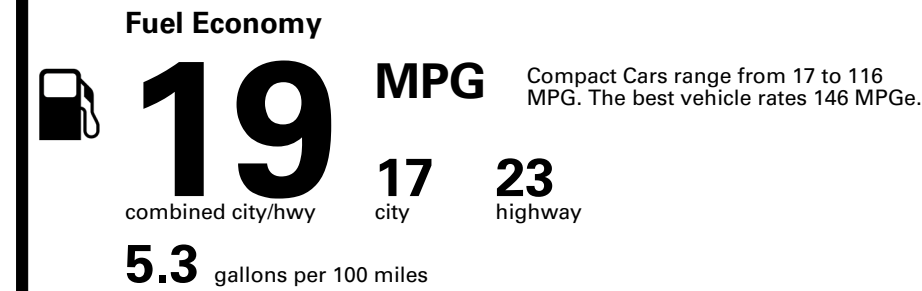

Inland Freight & Handling : \$1,395.00

TOTAL PRICE: \$58,210.00

EPA DOT Fuel Economy and Environment

Gasoline Vehicle

You spend \$8,000
more in fuel costs over 5 years compared to the average new vehicle.