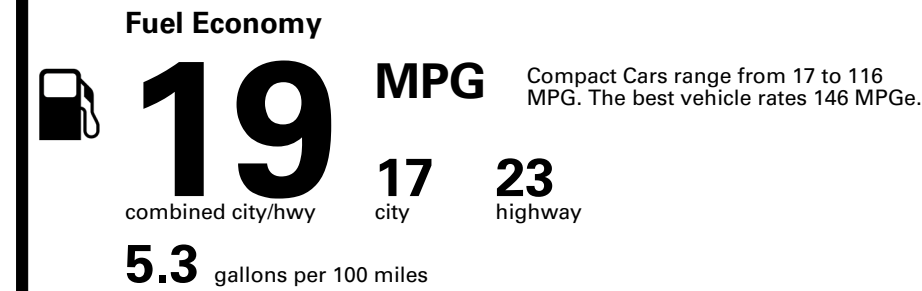

TOTAL PRICE: \$58,170.00

EPA DOT Fuel Economy and Environment

Gasoline Vehicle

You spend \$8,000
more in fuel costs over 5 years compared to the average new vehicle.

Annual fuel cost \$3,300

Fuel Economy & Greenhouse Gas Rating (tailpipe only)