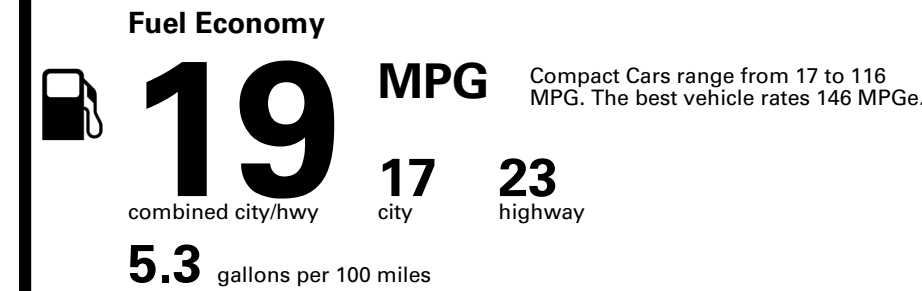

MULTIMEDIA & TECHNOLOGY

- 10.25" Navigation System
- AM / FM / SiriusXM® Radio / HD Radio™
- SiriusXM® Radio w/ 90-day trial subscription; Not Available in AK & HI
- Apple CarPlay® and Android Auto™
- Lexicon® Premium Audio
- Wireless Phone Charger
- Genesis Digital Key

Additional Standard Features

- Carpeted Floor Mats

Full Tank of Gas

GENESIS WARRANTY

- 5-year / 60,000-mile New Vehicle Warranty*
- 10-year / 100,000-mile Powertrain Warranty*
- 7-year / Unlimited-mile Anti-perforation Warranty*
- Limited warranties, see dealer for details

Manufacturer's Suggested Retail Price: $55,600.00

ADDED FEATURES:

- *SAVILE SILVER(SSS) Paint $650.00
- Accessories
- *All Season Fitted Liners $235.00
- *Reversible Cargo Tray $195.00
- *First Aid Kit $65.00
- *NFC Key Card $30.00

SOLD TO: IL712
GENESIS OF SCHAUMBURG
660 E GOLF ROAD
SCHAUMBURG IL 60173

SHIPPED TO: IL712

VIN: KMTG54SE4TU176225	EXTERIOR COLOR: SAVILE SILVER	INTERIOR/SEAT COLOR: SEVILLA RED/OBSIDIAN
MODEL: 7C7AAJ5GS4A5	PORT OF ENTRY: TC	TRANSPORT: TRUCK
EMISSIONS: This vehicle is certified to meet emission requirements in all 50 states		ACCESSORY WEIGHT: 14 lbs./ 6 kgs.

Inland Freight & Handling : $1,395.00

TOTAL PRICE: $58,170.00

EPA DOT Fuel Economy and Environment

Gasoline Vehicle

You spend $8,000
more in fuel costs over 5 years
compared to the average new vehicle.

Annual fuel cost $3,300

Fuel Economy & Greenhouse Gas Rating (tailpipe only)

Smog Rating (tailpipe only)

This vehicle emits 466 grams CO₂ per mile. The best emits 0 grams per mile (tailpipe only). Producing and distributing fuel also create emissions; learn more at fueleconomy.gov.

Actual results will vary for many reasons, including driving conditions and how you drive and maintain your vehicle. The average new vehicle gets 29 MPG and costs $8,500 to fuel over 5 years. Cost estimates are based on 15,000 miles per year at $ 4.15 per gallon. MPG is miles per gasoline gallon equivalent. Vehicle emissions are a significant cause of climate change and smog.

fueleconomy.gov

Calculate personalized estimates and compare vehicles

GOVERNMENT 5-STAR SAFETY RATINGS

This vehicle has not been rated by the government for overall vehicle score, frontal crash, side crash or rollover risk.

**Source: National Highway Traffic Safety Administration (NHTSA).
www.safercar.gov or 1-888-327-4236**

Manufacturer's suggested retail price includes manufacturer's recommended pre-delivery service. Gasoline license and title fees state and local taxes and dealer installed options and accessories are not included in the manufacturer's suggested retail price. This label has been affixed to this vehicle by Genesis Motor America, pursuant to the requirements of 15 U.S.C. 1231 et seq. which prohibits its removal or alteration prior to delivery to the ultimate purchaser.

PARTS CONTENT INFORMATION

FOR VEHICLES IN THIS CARLINE: U.S./CANADIAN PARTS CONTENT: 5 %

MAJOR SOURCES OF FOREIGN PARTS CONTENT: KOREA: 80 %

FOR THIS VEHICLE: FINAL ASSEMBLY POINT: ULSAN, KOREA

COUNTRY OF ORIGIN:

ENGINE: KOREA TRANSMISSION: KOREA

Note: Parts content does not include final assembly, distribution, or other non-parts costs.