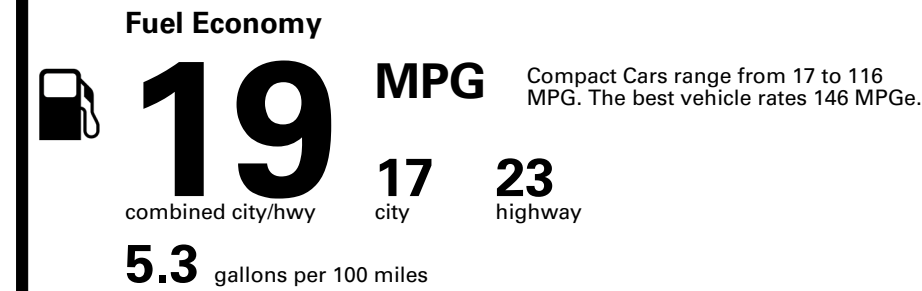

SOLD TO: IL712
GENESIS OF SCHAUMBURG
660 E GOLF ROAD
SCHAUMBURG IL 60173

SHIPPED TO: IL712

VIN: KMTG54SE3TU176393	EXTERIOR COLOR: SAVILE SILVER	INTERIOR/SEAT COLOR: FOG GRAY TWO TONE/FOG
MODEL: 7C7AAJ5GS4A5	PORT OF ENTRY: TC	TRANSPORT: TRUCK
EMISSIONS: This vehicle is certified to meet emission requirements in all 50 states		ACCESSORY WEIGHT: 14 lbs./ 6 kgs.

Inland Freight & Handling : \$1,395.00

TOTAL PRICE: \$58,210.00

EPA DOT Fuel Economy and Environment

Gasoline Vehicle

You spend \$8,000
more in fuel costs over 5 years compared to the average new vehicle.