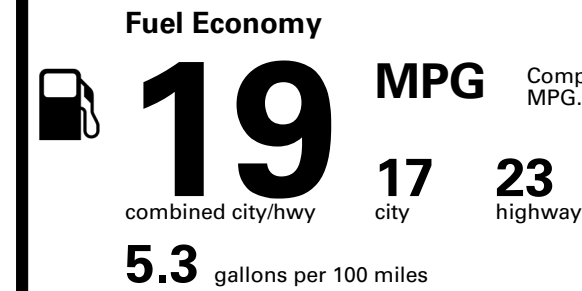

MULTIMEDIA & TECHNOLOGY

- 10.25" Navigation System
- AM / FM / SiriusXM® Radio / HD Radio™
- SiriusXM® Radio w/ 90-day trial subscription; Not Available in AK & HI
- Apple CarPlay® and Android Auto™
- Lexicon® Premium Audio
- Wireless Phone Charger
- Genesis Digital Key

Additional Standard Features

- Carpeted Floor Mats

Full Tank of Gas

GENESIS WARRANTY

- 5-year / 60,000-mile New Vehicle Warranty*
- 10-year / 100,000-mile Powertrain Warranty*
- 7-year / Unlimited-mile Anti-perforation Warranty*
- Limited warranties, see dealer for details

Manufacturer's Suggested Retail Price: $55,600.00

ADDED FEATURES:

- *CAPRI BLUE(NRB) Paint $650.00
- Accessories
- *All Season Fitted Liners $235.00
- *Reversible Cargo Tray $195.00
- *First Aid Kit $65.00
- *Cargo Blocks $40.00
- *NFC Key Card $30.00

SOLD TO: IL712
GENESIS OF SCHAUMBURG
660 E GOLF ROAD
SCHAUMBURG IL 60173

SHIPPED TO: IL712

VIN: KMTG54SE2TU176367	EXTERIOR COLOR: CAPRI BLUE	INTERIOR/SEAT COLOR: FOG GRAY TWO TONE/FOG
MODEL: 7C7AAJ5GS4A5	PORT OF ENTRY: TC	TRANSPORT: TRUCK
EMISSIONS: This vehicle is certified to meet emission requirements in all 50 states		ACCESSORY WEIGHT: 14 lbs./ 6 kgs.

Inland Freight & Handling : $1,395.00

TOTAL PRICE: $58,210.00

EPA DOT Fuel Economy and Environment

Gasoline Vehicle

Compact Cars range from 17 to 116 MPG. The best vehicle rates 146 MPGe.

You spend $8,000
more in fuel costs over 5 years
compared to the average new vehicle.

Annual fuel cost $3,300

Fuel Economy & Greenhouse Gas Rating (tailpipe only)