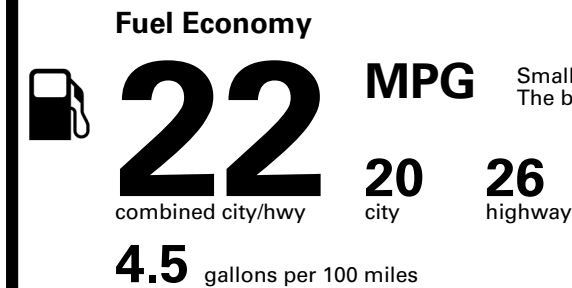

EMISSIONS:
This vehicle is certified to meet emission requirements in all 50 states

TOTAL PRICE: \$62,760.00

158 A

EPA DOT Fuel Economy and Environment

Gasoline Vehicle

Small SUVs range from 14 to 125 MPG. The best vehicle rates 146 MPGe.

You spend \$5,750
more in fuel costs over 5 years
compared to the average new vehicle.

Annual fuel cost \$2,850

Fuel Economy & Greenhouse Gas Rating (tailpipe only)

Smog Rating (tailpipe only)

This vehicle emits 402 grams CO₂ per mile. The best emits 0 grams per mile (tailpipe only). Producing and distributing fuel also create emissions; learn more at fueleconomy.gov.