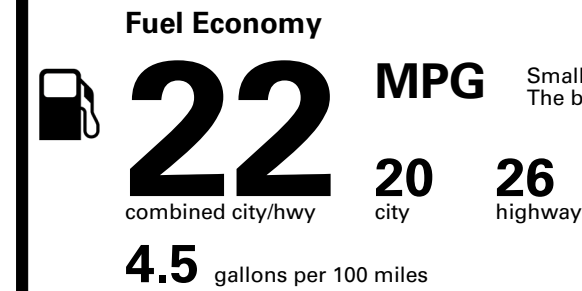

SPORT PRESTIGE FEATURES

- Sport Appearance
- 21-inch Alloy Wheels with All-Season tires
- Sport Leather Seating Surfaces
- Aluminum Sport Trim
- Power Driver Seat Bolster + Cushion Extension + Ergo Motion Seat
- 3-Zone Climate Control
- Genesis Digital Key
- 2nd Row AC Power Outlet

ADDITIONAL STANDARD FEATURES

- Carpeted Floor Mats

Full Tank of Gas

GENESIS WARRANTY

- 5-year / 60,000-mile New Vehicle Warranty*
- 10-year / 100,000-mile Powertrain Warranty*
- 7-year / Unlimited-mile Anti-perforation Warranty*
- * Limited warranties, see dealer for details

Manufacturer's Suggested Retail Price: $59,795.00

ADDED FEATURES:

Accessories

- *Cargo Cover $215.00
- *Cargo Tray $195.00
- *Wheel Locks $90.00
- *Severe Weather Kit $85.00
- *First Aid Kit $65.00
- *Cargo Net $55.00
- *Cargo Blocks $40.00
- *NFC Key Card $30.00

SOLD TO: IL712
GENESIS OF SCHAUMBURG
660 E GOLF ROAD
SCHAUMBURG IL 60173

SHIPPED TO: IL712

VIN: 5NMMFDTB7TH071186	EXTERIOR COLOR: ALTA WHITE	INTERIOR/SEAT COLOR: OBSIDIAN BLACK/OBSIDIAN
MODEL: 7S5AAL9GW5A5	PORT OF ENTRY: MA	TRANSPORT: TRUCK
EMISSIONS: This vehicle is certified to meet emission requirements in all 50 states		ACCESSORY WEIGHT: 16 lbs./ 7 kgs.

Inland Freight & Handling : $1,495.00

TOTAL PRICE: $62,065.00

EPA DOT Fuel Economy and Environment

Gasoline Vehicle

Small SUVs range from 14 to 125 MPG. The best vehicle rates 146 MPGe.

You spend $5,750
more in fuel costs over 5 years
compared to the average new vehicle.

Annual fuel cost $2,850

Fuel Economy & Greenhouse Gas Rating (tailpipe only)