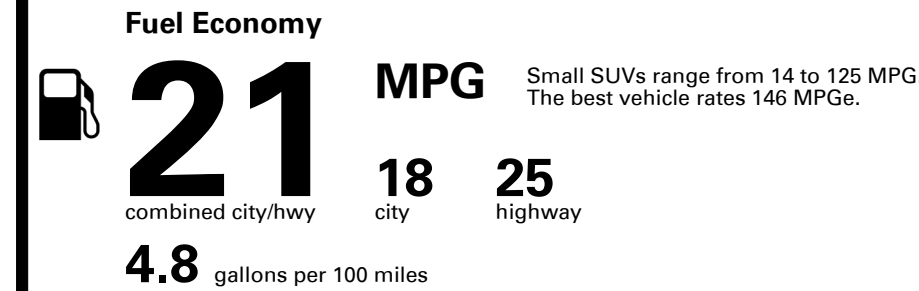

SPORT PRESTIGE FEATURES

- Carbon Fiber Trim
- Heated 2nd Row Seats (Outboard)
- Manual Rear Side Sunshades
- 3-Zone Climate Control
- Head-Up Display
- Nappa Leather Seating Surfaces w/ Microfiber Suede Headliner
- Remote Smart Parking Assist
- 21-inch Alloy Wheels with All-Season tires

ADDITIONAL STANDARD FEATURES

- Carpeted Floor Mats

Full Tank of Gas

GENESIS WARRANTY

- 5-year / 60,000-mile New Vehicle Warranty*
- 10-year / 100,000-mile Powertrain Warranty*
- 7-year / Unlimited-mile Anti-perforation Warranty*
- * Limited warranties, see dealer for details

Manufacturer's Suggested Retail Price: $71,095.00

ADDED FEATURES:

- *SAVILE SILVER(SSS) Paint $650.00
- **Accessories**
- *Cargo Tray $195.00
- *First Aid Kit $65.00
- ***G1 Package $750.00**
- Tow Hitch & Ball Mount Kit

SOLD TO: IL712
GENESIS OF SCHAUMBURG
660 E GOLF ROAD
SCHAUMBURG IL 60173

SHIPPED TO: IL712

VIN: 5NMMEDTCXTH059917	EXTERIOR COLOR: SAVILE SILVER	INTERIOR/SEAT COLOR: OBSIDIAN BLACK/OBSIDIAN
MODEL: U0482A65	PORT OF ENTRY: MA	TRANSPORT: TRUCK
EMISSIONS: This vehicle is certified to meet emission requirements in all 50 states		ACCESSORY WEIGHT: 81 lbs./ 37 kgs.

Inland Freight & Handling : $1,495.00

TOTAL PRICE: $74,250.00

EPA DOT Fuel Economy and Environment

Gasoline Vehicle

You spend $6,250
more in fuel costs over 5 years
compared to the average new vehicle.

Annual fuel cost $2,950

Fuel Economy & Greenhouse Gas Rating (tailpipe only)

Smog Rating (tailpipe only)

This vehicle emits 433 grams CO₂ per mile. The best emits 0 grams per mile (tailpipe only). Producing and distributing fuel also create emissions; learn more at fueleconomy.gov.

Actual results will vary for many reasons, including driving conditions and how you drive and maintain your vehicle. The average new vehicle gets 29 MPG and costs $8,500 to fuel over 5 years. Cost estimates are based on 15,000 miles per year at $ 4.15 per gallon. MPG is miles per gasoline gallon equivalent. Vehicle emissions are a significant cause of climate change and smog.

fueleconomy.gov

Calculate personalized estimates and compare vehicles

GOVERNMENT 5-STAR SAFETY RATINGS

Overall Vehicle Score	★★★★★
Based on the combined rating of frontal, side and rollover. Should ONLY be compared to other vehicles of similar size and weight.	
Frontal Crash	★★★★★
Based on the risk of injury in a frontal impact. Should ONLY be compared to other vehicles of similar size and weight.	
Side Crash	★★★★★
Based on the risk of injury in a side impact.	
Rollover	★★★★
Based on the risk of rollover in a single-vehicle crash.	

Star ratings range from 1 to 5 stars (★★★★★) with 5 being the highest.
Source: National Highway Traffic Safety Administration (NHTSA).
www.safercar.gov or 1-888-327-4236

Manufacturer's suggested retail price includes manufacturer's recommended pre-delivery service. Gasoline license and title fees state and local taxes and dealer installed options and accessories are not included in the manufacturer's suggested retail price. This label has been affixed to this vehicle by Genesis Motor America, pursuant to the requirements of 15 U.S.C. 1231 et seq. which prohibits its removal or alteration prior to delivery to the ultimate purchaser.

PARTS CONTENT INFORMATION

FOR VEHICLES IN THIS CARLINE: U.S./CANADIAN PARTS CONTENT: 26 %

MAJOR SOURCES OF FOREIGN PARTS CONTENT: KOREA: 64 %

FOR THIS VEHICLE: FINAL ASSEMBLY POINT: MONTGOMERY, ALABAMA

COUNTRY OF ORIGIN:

ENGINE: KOREA TRANSMISSION: KOREA

Note: Parts content does not include final assembly, distribution, or other non-parts costs.