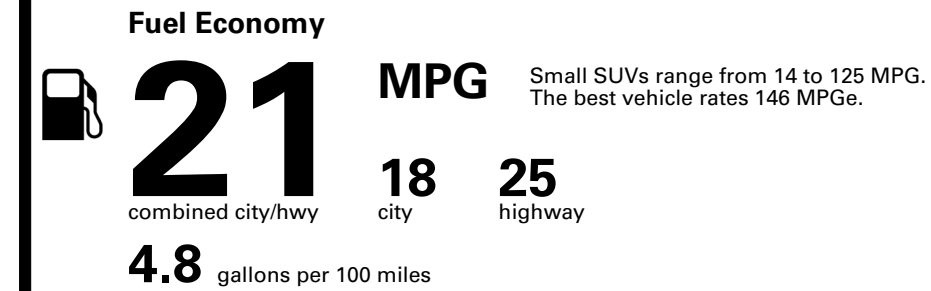

Inland Freight & Handling : \$1,495.00

TOTAL PRICE: \$73,190.00

EPA DOT Fuel Economy and Environment

Gasoline Vehicle

You spend \$6,250
more in fuel costs over 5 years
compared to the average new vehicle.