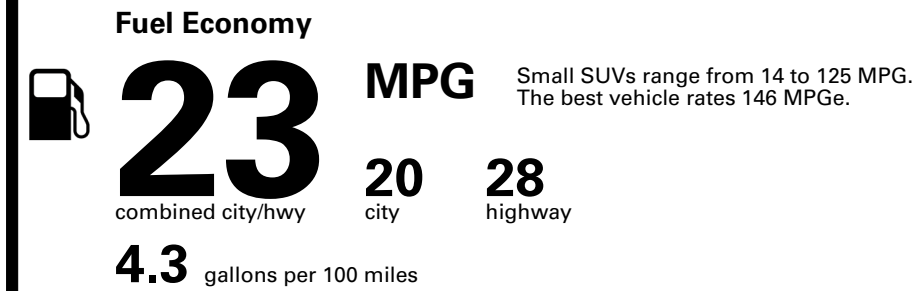

You spend \$5,000
more in fuel costs over 5 years compared to the average new vehicle.

Annual fuel cost \$2,700

Fuel Economy & Greenhouse Gas Rating (tailpipe only)

Smog Rating (tailpipe only)

This vehicle emits 393 grams CO₂ per mile. The best emits 0 grams per mile (tailpipe only). Producing and distributing fuel also create emissions; learn more at fueleconomy.gov.