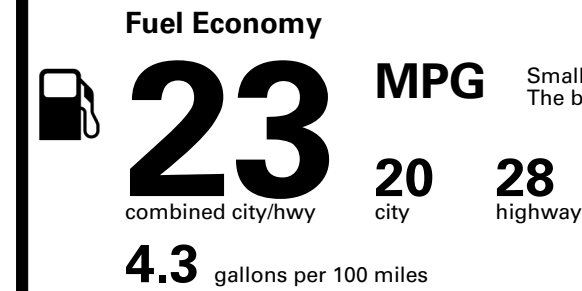

EMISSIONS:
This vehicle is certified to meet emission requirements in all 50 states

Inland Freight & Handling : \$1,495.00

TOTAL PRICE: \$59,455.00

EPA DOT Fuel Economy and Environment

Gasoline Vehicle

Small SUVs range from 14 to 125 MPG. The best vehicle rates 146 MPGe.

You spend \$5,000
more in fuel costs over 5 years
compared to the average new vehicle.

Annual fuel cost \$2,700

Fuel Economy & Greenhouse Gas Rating (tailpipe only)

Smog Rating (tailpipe only)

This vehicle emits 393 grams CO₂ per mile. The best emits 0 grams per mile (tailpipe only). Producing and distributing fuel also create emissions; learn more at fueleconomy.gov.