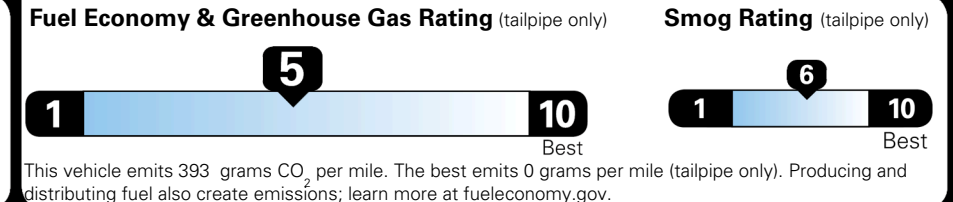

Inland Freight & Handling : \$1,495.00

TOTAL PRICE: \$54,510.00

EPA DOT Fuel Economy and Environment

Gasoline Vehicle

Fuel Economy

23 MPG
combined city/hwy

20 city
28 highway

4.3 gallons per 100 miles

Small SUVs range from 14 to 125 MPG. The best vehicle rates 146 MPGe.

You spend \$5,000
more in fuel costs over 5 years compared to the average new vehicle.

Annual fuel cost \$2,700

Actual results will vary for many reasons, including driving conditions and how you drive and maintain your vehicle. The average new vehicle gets 29 MPG and costs \$8,500 to fuel over 5 years. Cost estimates are based on 15,000 miles per year at \$ 4.15 per gallon. MPGe is miles per gasoline gallon equivalent. Vehicle emissions are a significant cause of climate change and smog.