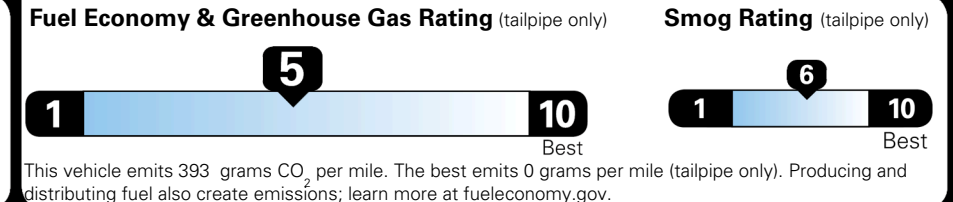

Inland Freight & Handling : \$1,495.00

TOTAL PRICE: \$54,710.00

EPA DOT Fuel Economy and Environment

Gasoline Vehicle

Fuel Economy

23 MPG
combined city/hwy

20 city
28 highway

4.3 gallons per 100 miles

Small SUVs range from 14 to 125 MPG. The best vehicle rates 146 MPGe.

You spend \$5,000
more in fuel costs over 5 years compared to the average new vehicle.

Annual fuel cost \$2,700

Actual results will vary for many reasons, including driving conditions and how you drive and maintain your vehicle. The average new vehicle gets 29 MPG and costs \$8,500 to fuel over 5 years. Cost estimates are based on 15,000 miles per year at \$ 4.15 per gallon. MPGe is miles per gasoline gallon equivalent. Vehicle emissions are a significant cause of climate change and smog.