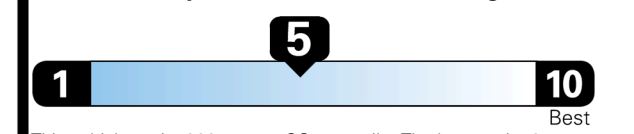

Fuel Economy & Greenhouse Gas Rating (tailpipe only)